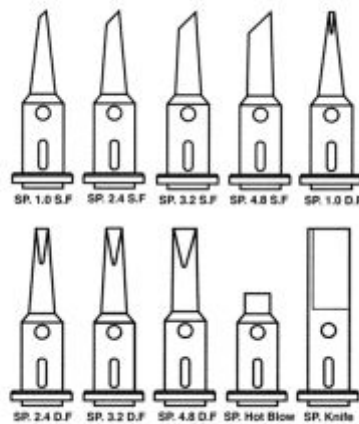

Portasol SuperPro Hot KnifeTip For Super Pro. Iron

Product Images

Description

- Sizes 1mm - 4.8mm
- Hot knife tip
- Blow torch tip