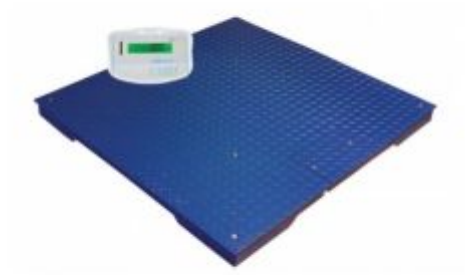

Adam Equipment PT Platforms with GK Indicator

Product Images

Description

The PT Platform with GK Indicators can be used for weighing, parts counting, percentage weighing, comparative weighing and shipping and receiving items.

- Non-slip adjustable feet
- Approximately 3 meter long shielded cable
- Available in a range of capacities and platform sizes
- Overload protection
- Mild Steel construction
- Four load cell construction using OIML approved load cells