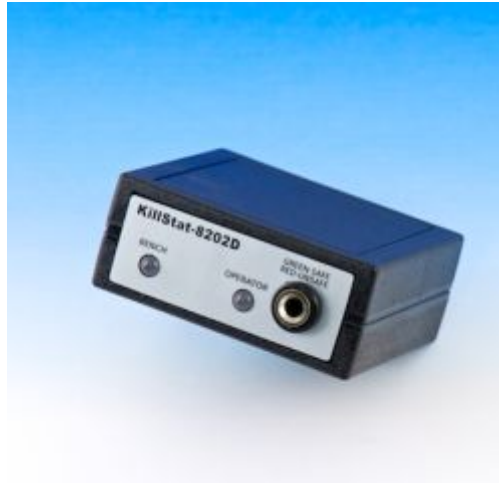

Pelstat Continuous Wrist-Strap And Bench Monitor

Product Images

Description

The Pelstat Wrist Strap On-Line Monitor continuously monitors whether the wrist strap or Earth is disconnected. The Wrist Strap Monitor draws static from the human body continuously and has an instant warning LED and alarm to warn of wrist strap failure

- Continuously monitors both user as well as the bench
- Fitted with standard banana socket for universal use
- 2 x 3.5mm jack plug for Earth Connection
- Test Range: 900k -35M
- 12V DC Power Supply
- CE Approved