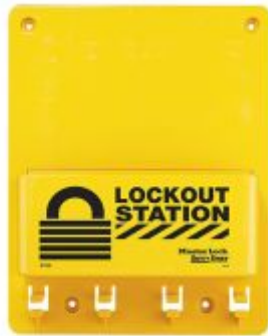

Master Lock Compact Lockout Station Unfilled

Product Images

Description

The Master Lock Compact Lockout Station Unfilled boasts durable polycarbonate construction for years of use in corrosive environments. The Compact Lockout Station Unfilled locates machine specific lockout devices and padlocks near a lockout point

- Four Hanger clips for safety padlocks or hasps
- Includes face labels in English, Spanish/English or French/English
- The unfilled station allows you to choose the padlocks, tags and devices you need
- Measures 19.6cm wide x 24.7cm tall