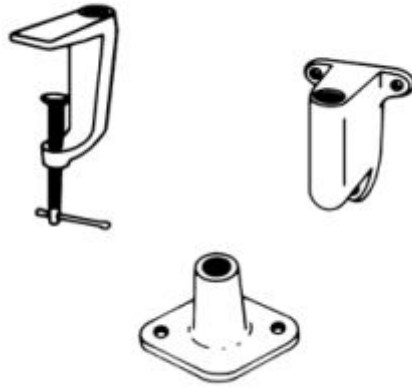

Luxo Screw Down Bench Clamp

Product Images

Description

- Screw-down Bench Clamp