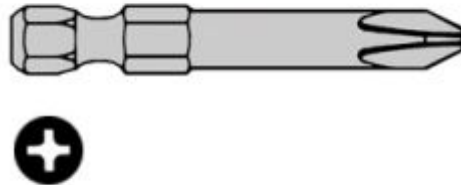

Apex 1/4" Hex Phillips Power Bits

Product Images

Description

- 1/4" Hex Pozidriv Insert Bits

SAFETY
DIRECT