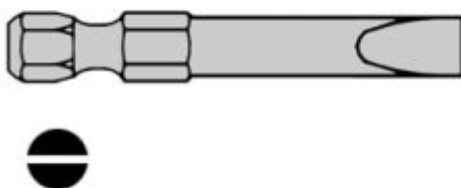

Apex 1/4" Hex Slotted Head Power Drive Bits

Product Images

Description

- 1/4" Hex Slotted Head Power Drive Bits

SAFETY
DIRECT