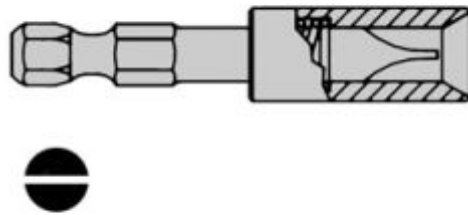

Apex 1/4" Hex Slotted Power Bits with Finder

Product Images

Description

- 1/4" Hex Slotted Power Bits with Finder

SAFETY
DIRECT