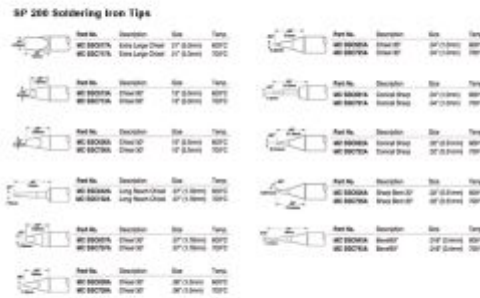

Metcal SP 200 Chisel 90° Soldering Iron Tips

Product Images

Description

- SP 200 Soldering Iron Tips