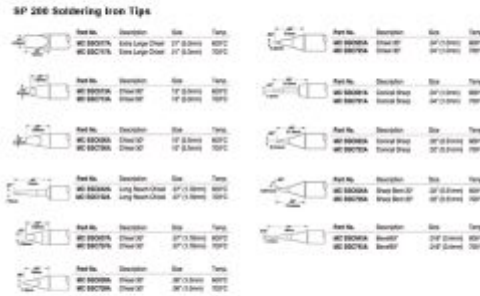

Metcal SP 200 Long Reach Chisel Soldering Iron Tips

Product Images

Description

- SP 200 Soldering Iron Tips