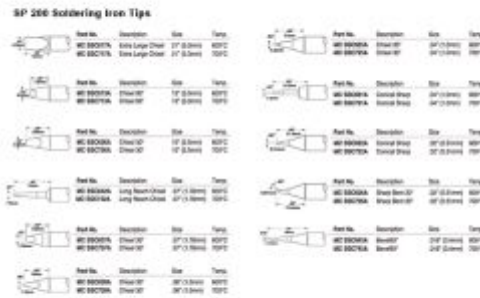

Metcal SP 200 Sharp Bent 30° Soldering Iron Tips

Product Images

Description

- SP 200 Soldering Iron Tips