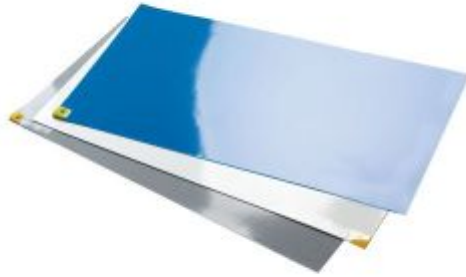

Texwipe CleanStep 30 Layer Adhesive Mats

Product Images

Description

Texwipe CleanStep™ adhesive mats are the preferred choice for cleanroom and critical environments. These polyethylene mats collect and retain particulates from foot- and wheel-borne contaminants. Texwipe CleanStep™ mats are available in a range of sizes and colours to suit any cleanroom requirement

- Removable, adhesive-coated polyethylene sheet
- Traps particles and prevents transfers
- Features an antimicrobial agent to prevent bacterial growth
- Removes traffic-borne particulates prior to entering the clean work area
- Uses environmentally friendly adhesive
- 8 mats per case