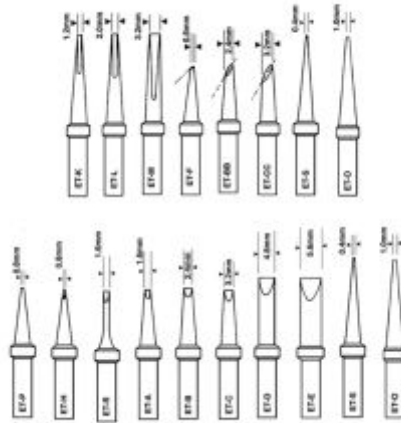

Weller ET Series Long Screwdriver Tips for LR21 Irons

Product Images

Description

- ET Series Tips for LR21 Irons
- Tip Sizes: 0.4mm - 5.6mm
- Temperature 150°C - 450°C

SAFETY
DIRECT