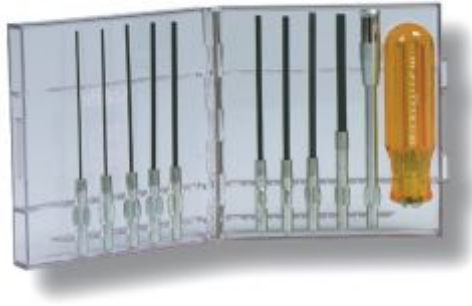

Xcelite Allen Blade

Product Images

Description

- Approximate working length 4". 99-X5 Extension adds 4", 99-1 Handle
- Eleven-piece set in compact see-through plastic case