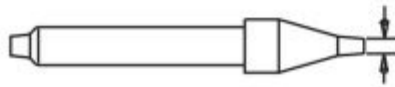

Pace Connector for attaching Micro Tips

Product Images

Description

- SX70 Thermo-Drive Desoldering Tips