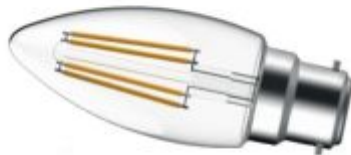

# Energetic E14 Candle Clear Bulb

## Description

---

The Energetic B22 Candle Clear LED Bulb can be used in domestic, commercial and industrial applications

- Candle Clear LED Bulb
- Cap - E14
- 4.8W
- Watt - 40W
- Lumens - 470lm
- Length - 106mm
- Dim
- Colour temperature - 2700k