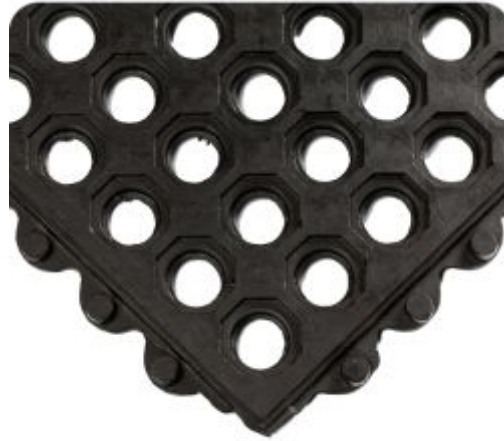

Wearwell 24/Seven 572

Product Images

Description

Great fatigue relief at an affordable price. Made from a resilient and durable oil-resistant compound, it has the perfect blend of cushioning and stability for protection against standing fatigue. Ideal for covering larger or irregularly shaped areas and its smooth drainage holes help to prevent any build up of liquid or debris

- Construction: Oil-resistant moulded rubber compound
- Built-in male connectors on two adjacent sides
- Suitability: Heavy use areas where spillage of oil or other liquids may occur
- Stock Colour Black
- Thickness 16mm
- Custom Sizes Available on request

24/Seven Edging (inset) is easy to use and install. Each piece has a corner that can be removed to expose a connector, or left intact to use as an end piece