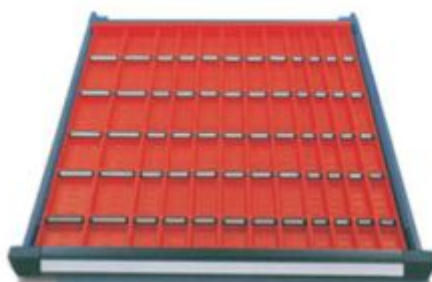

# Pelstor Drawer Insert Packs - Pack 2

## Description

---

- Pack 2 - Moulded trays and dividers identification labels