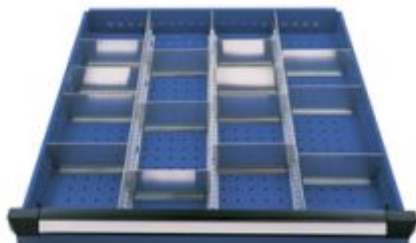

# Pelstor Drawer Insert Packs - Pack 1

## Description

---

- Pack 1 - 3 slotted bars front to back plus 14 dividers 150mm wide