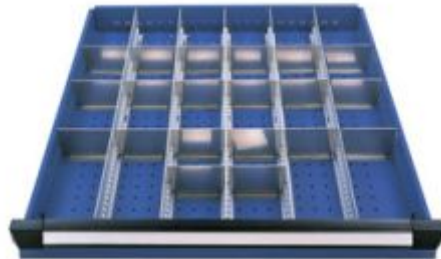

# Pelstor Drawer Insert Packs - Pack 3

## Product Images

---

## Description

---

- Pack 3 - 5 slotted bars front to back plus 20 dividers at 100mm wide