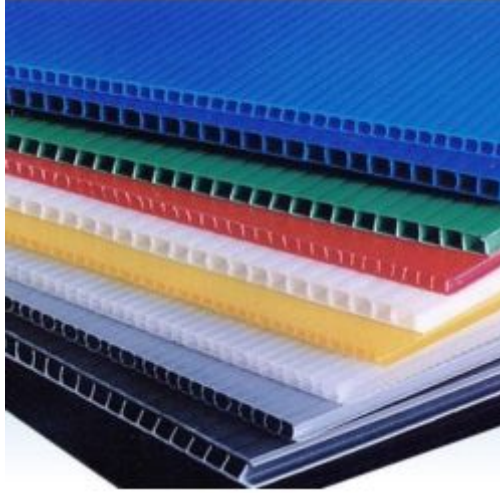

Prempak Corriboard

Product Images

Description

- Corriboard is the most commonly used temporary sign material
- Fluted polypropylene sheet, relatively inexpensive and extremely durable
- With its twin wall hollow structure this makes the sheet lighter than most comparable materials
- Chemical and water resistant, suitable for indoor and outdoor use
- It has many applications including signage, posters, exhibition stands and custom packing boxes
- Available thickness - 4mm, 6mm, and 9mm
- POA (Price on Application) and MOQs apply. Please contact our Customer Service team for information on pricing and MOQs