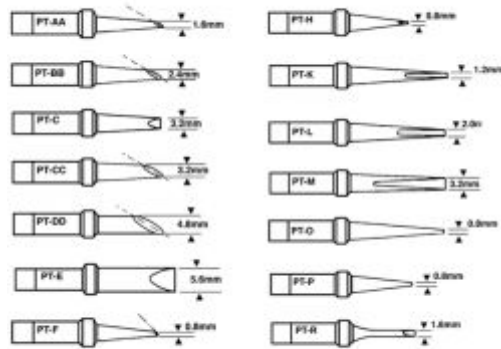

Weller PT Series Chisel Long Tips For TCP and TCPS Irons

Product Images

Description

- PT Series Tips for TCP/TCPS Irons