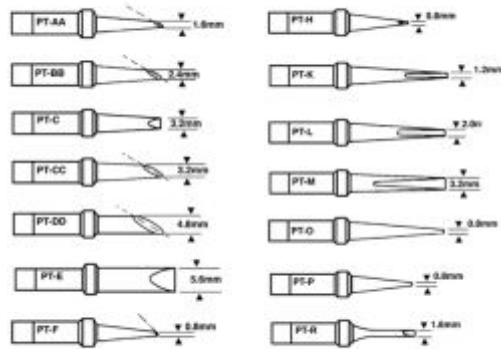

# Weller PT Series Round Sloped Tips For TCP and TCPS Irons

## Description

---

- PT Series Tips for TCP/TCPS Irons

**SAFETY**  
**DIRECT**