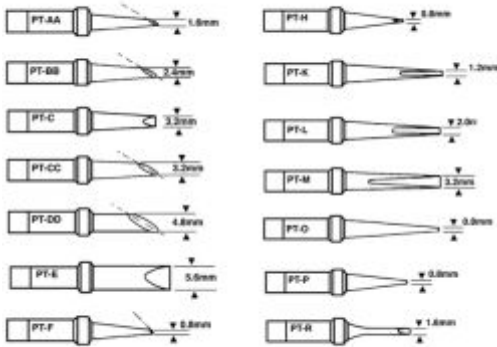

# Weller PT Series Sloped 370°C Tips For TCP and TCPS Irons

## Description

- PT Series Tips for TCP/TCPS Irons