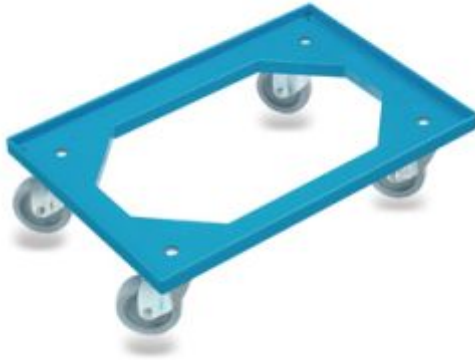

Walther Roll Dolly ABS

Product Images

Description

- Size: 600 x 400 x 200mm
- Rugged ABS construction
- 200kg load capacity
- 4 swivelling castors
- Blue

SAFETY
DIRECT