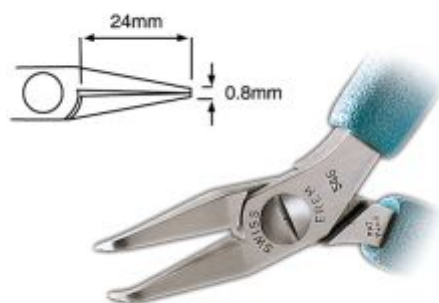

Erem 546 Curved Tip Pliers

Product Images

Description

- 60° angle curved tip is ideal for difficult areas