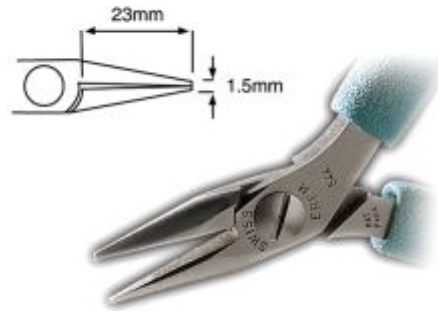

Erem 544D Needle Nose Pliers

Product Images

Description

- Precision needle-nose pliers with serrated jaws