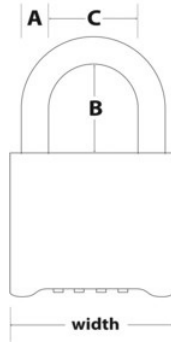

Certifications

Product Details

The Master Lock No. 175EURD Resettable Combination Padlock features a 52mm wide solid zinc case with brass finish for strength and weatherability and a 26mm tall, 8mm diameter hardened steel shackle for excellent cut resistance. The 4-digit dials allow you to set-your-own combination and reset to restrict/change allowed access - 10,000 combinations available. The Limited Lifetime Warranty provides peace of mind from a brand you can trust.

Product Specifications

Product Number	175EURD
Body Width	51mm
Shackle Dimensions	A: 8mm B: 26mm C: 25mm
Description	Retail Carded Packaging
Shelf Pack Qty	4
Master Carton Qty	24

Master Lock Europe S.A.S.