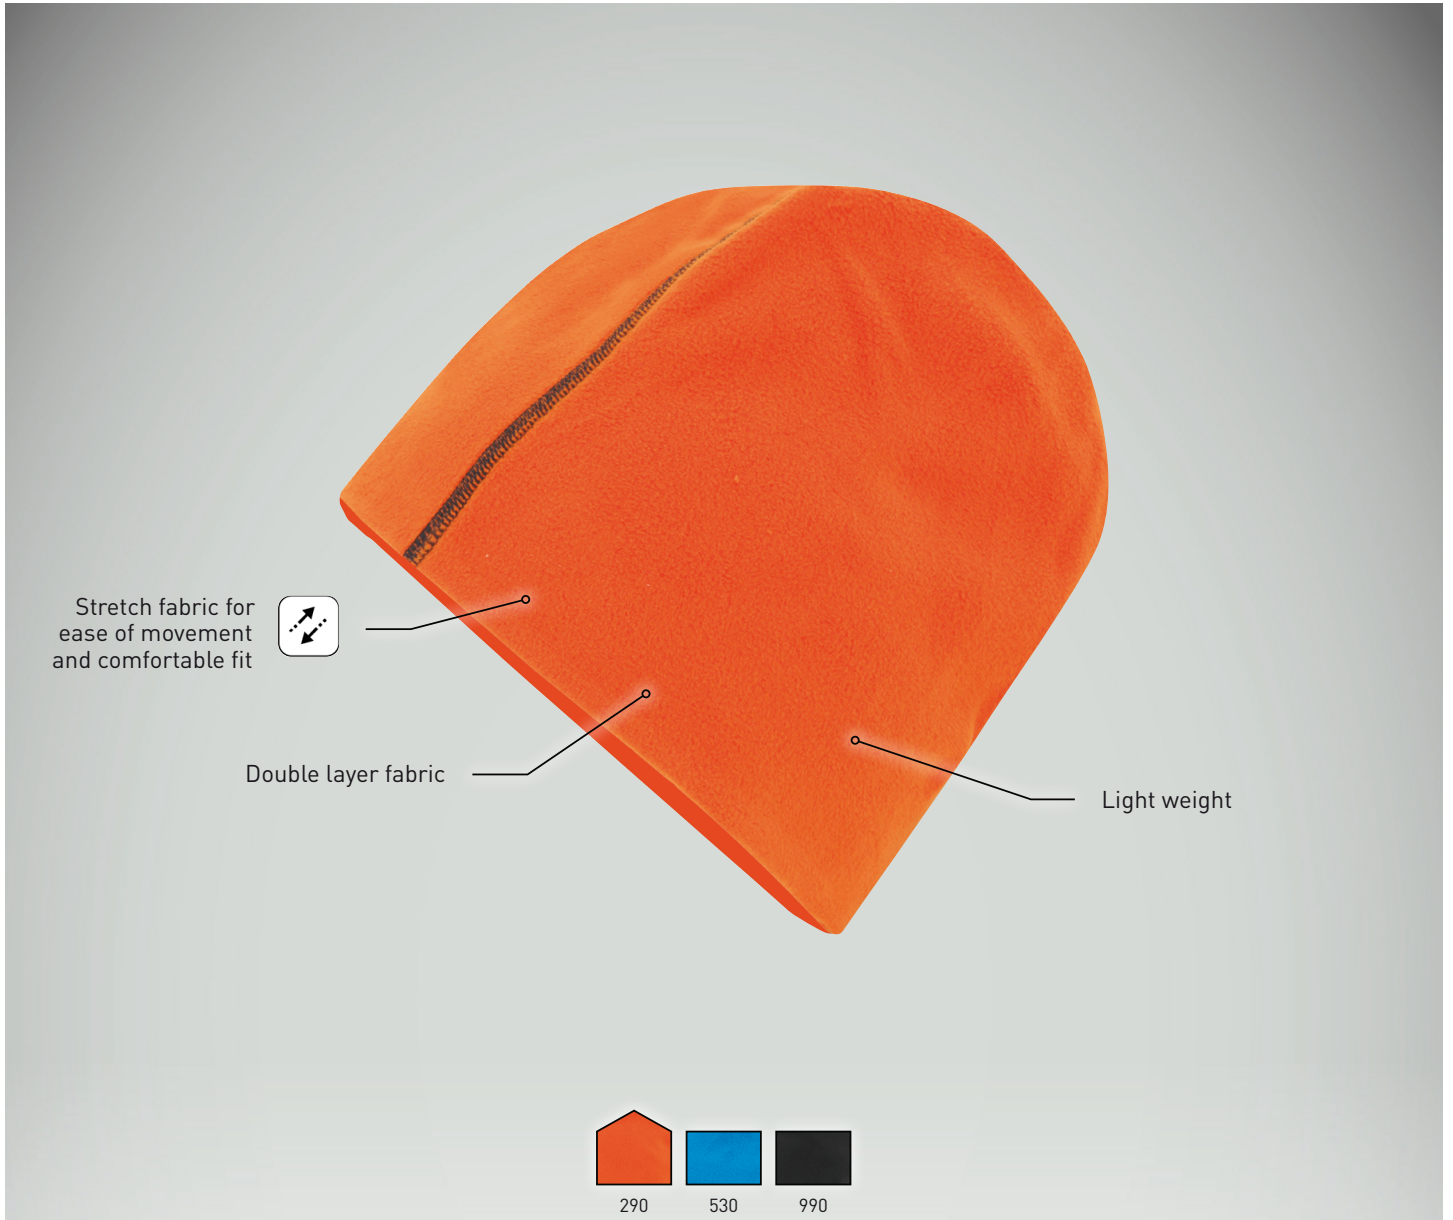

79834 MINTO BEANIE

Approvals & Technologies

COLORS: 290 DARK ORANGE, 530 RACER BLUE, 990 BLACK

FABRIC: FLEECE

SIZES: STD

- Polartec® Microfleece
- Full stretch
- Quick Dry
- Light weight
- Double layer fabric
- Delivered in package of 6 pieces